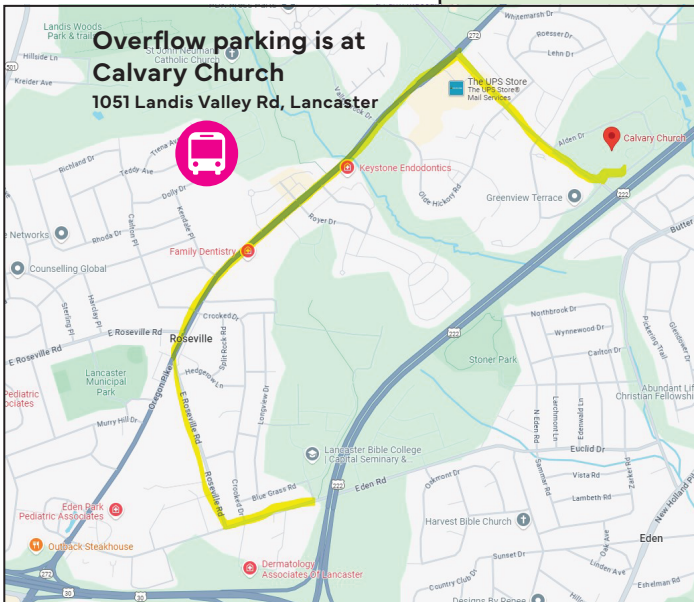

**LANCASTER
BIBLE COLLEGE**

**COMMENCEMENT
MAP**

Ceremony

 Herr Stadium/Funk Field

Check-in Areas

 Graduate Check-in/Rehearsal in the Horst Athletic Center

 Guest Check-in for Tickets Olewine Dining Patio

Parking

 Handicap - Lots M & N

 Shuttle Drop Off/Pick Up

 Restrooms

 Food Trucks

 Campus Tours (at 9:30 a.m.)

This is a smoke-free and latex-free campus.