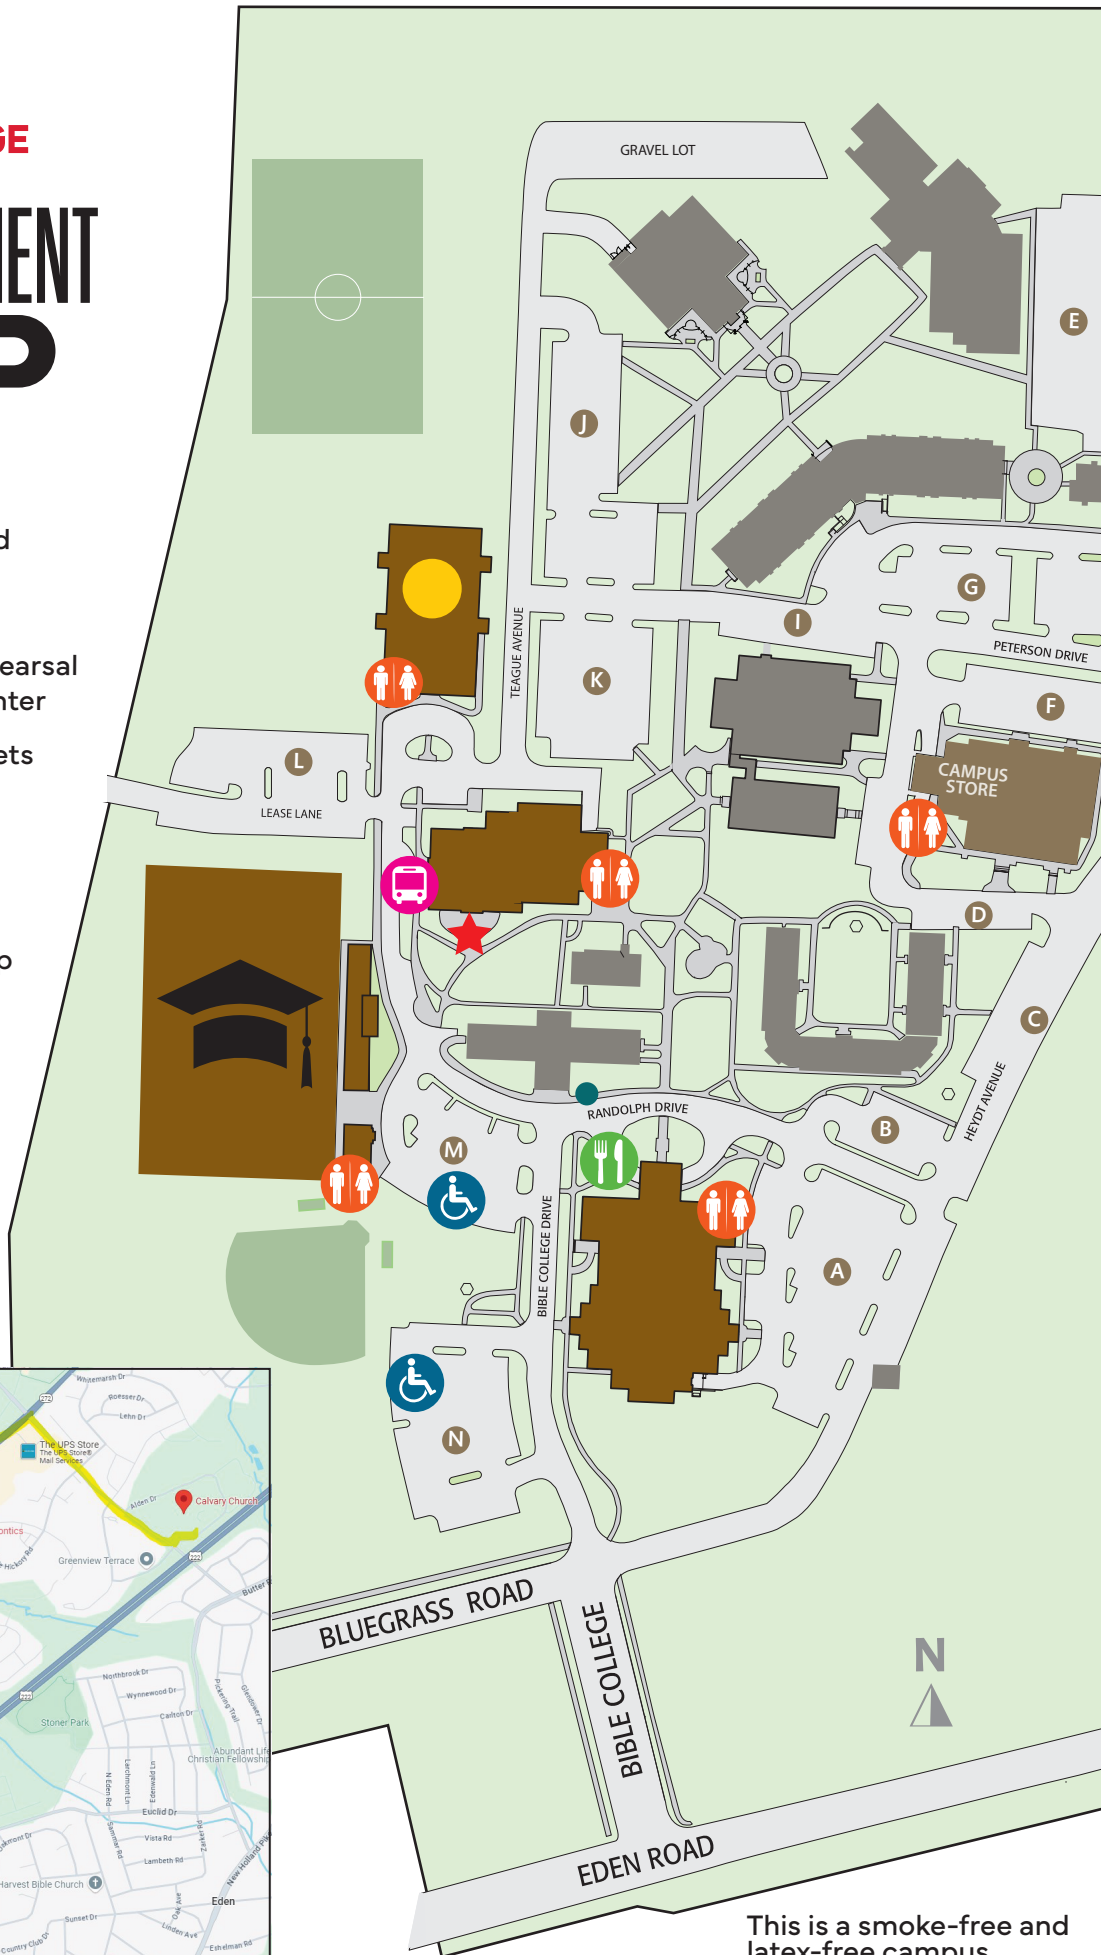

**LANCASTER
BIBLE COLLEGE**

**COMMENCEMENT
MAP**

Ceremony

 Herr Stadium/Funk Field

Check-in Areas

 Graduate Check-in/Rehearsal in the Horst Athletic Center

 Guest Check-in for Tickets Olewine Dining Patio

Parking

 Handicap - Lots M & N

 Shuttle Drop Off/Pick Up

 Restrooms

 Food Trucks

 Campus Tours (at 9:30 a.m.)

This is a smoke-free and latex-free campus.