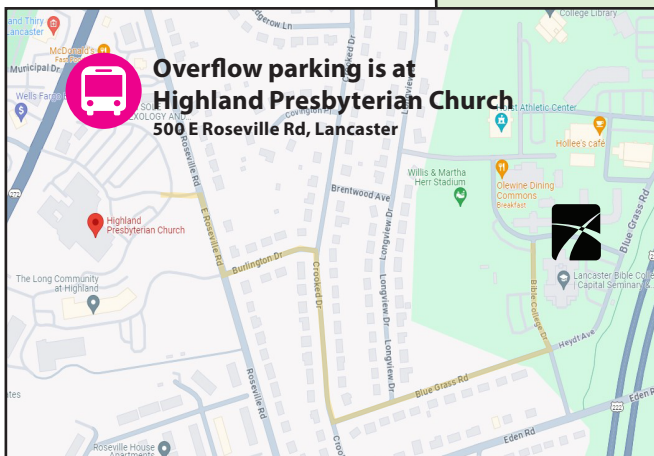

LANCASTER BIBLE COLLEGE

CAPITAL SEMINARY & GRADUATE SCHOOL

GRADUATION MAP

Ceremony

Herr Stadium/Funk Field

Viewing Areas

(in the event of inclement weather)

- Horst Athletic Center (gym)
- Highland Presbyterian Church (shuttle available)

Check-in Areas

- Graduate Check-in/Rehearsal in the Good Shepherd Chapel
- Guest Check-in for Tickets

Parking

- Handicap - Lots M & N
- Shuttle Drop Off/Pick Up
- Restrooms
- Food Trucks
- Campus Tours (at 11 a.m.)

Directions From Campus

- Turn onto Blue Grass Rd
- Turn right onto Crooked Dr
- Turn left onto Burlington Dr
- Turn right onto E Roseville Rd
- Turn left at entrance to Highland
- Pick up shuttle to campus