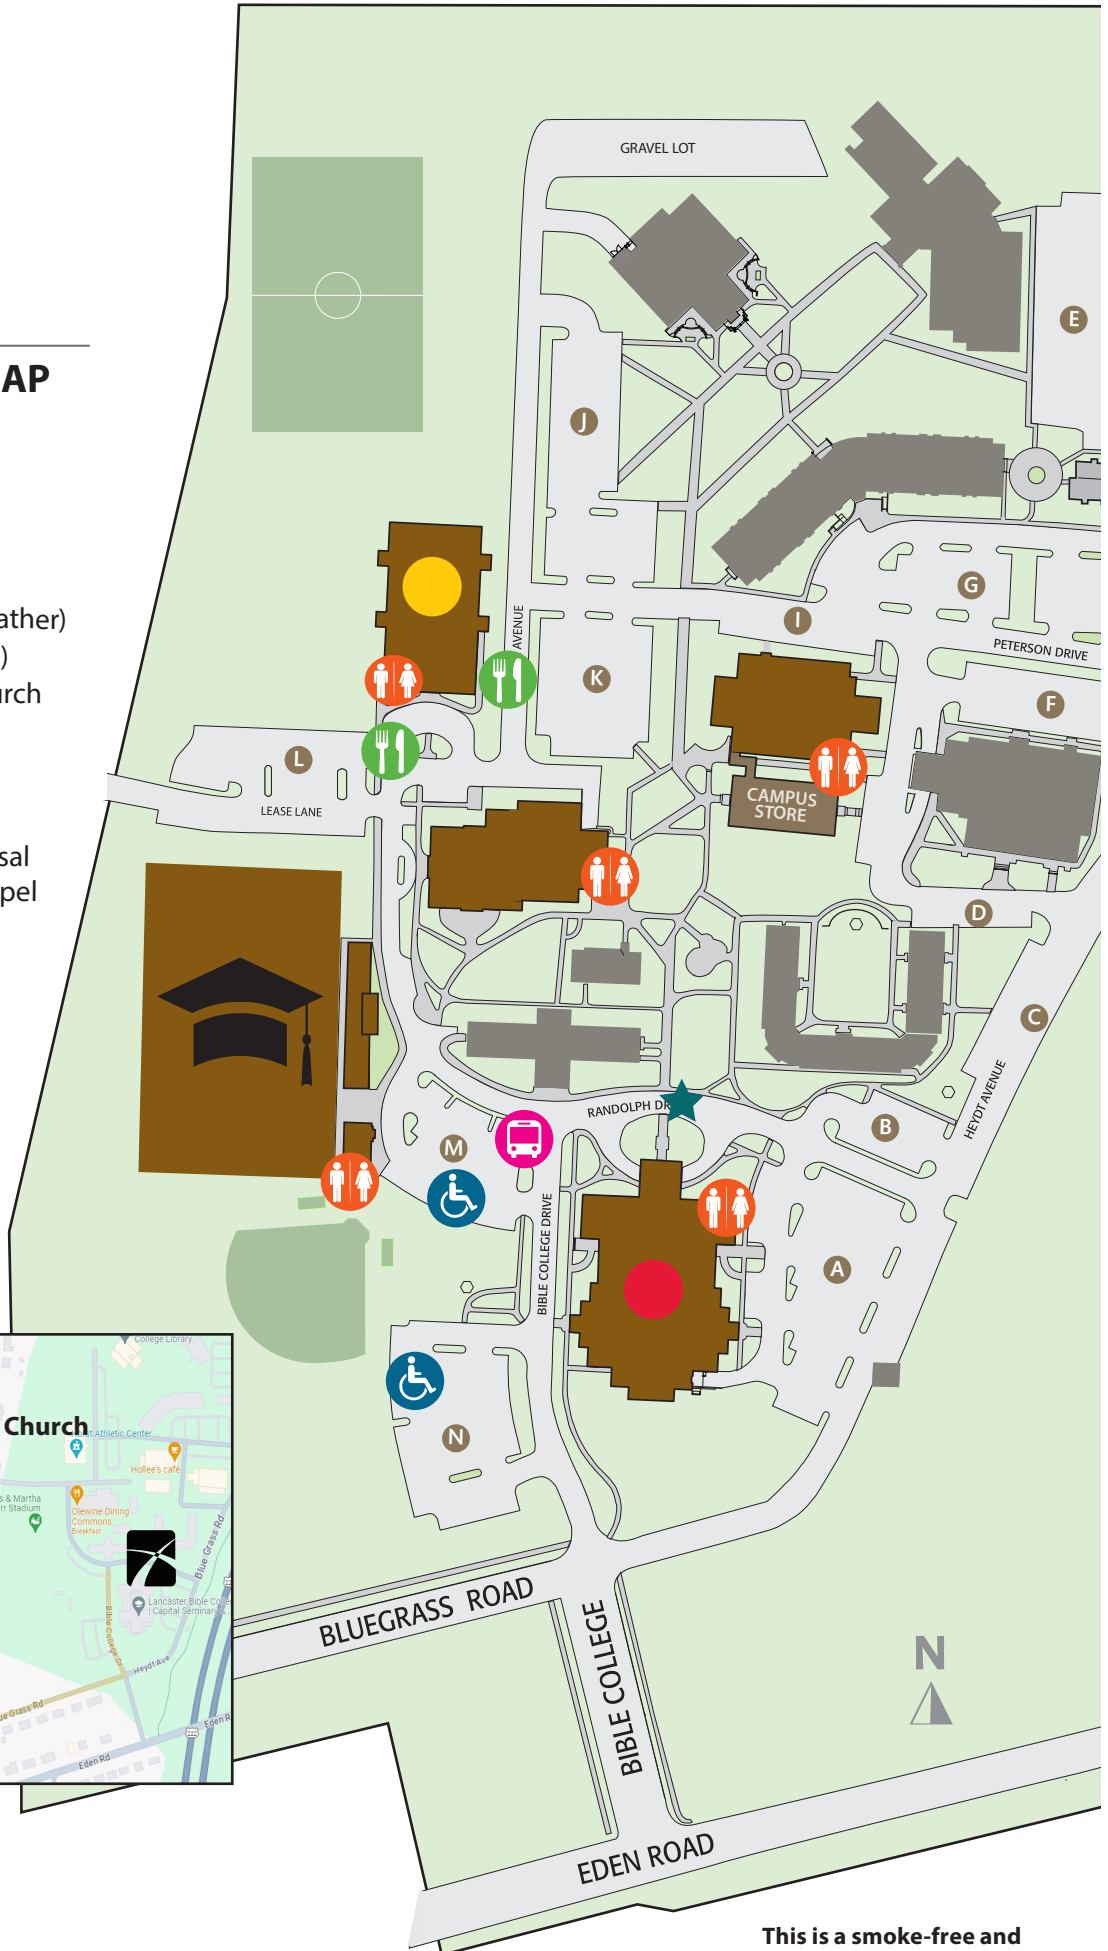

LANCASTER BIBLE COLLEGE

CAPITAL SEMINARY & GRADUATE SCHOOL

GRADUATION MAP

Ceremony

Herr Stadium/Funk Field

Viewing Areas

(in the event of inclement weather)

- Horst Athletic Center (gym)
- Highland Presbyterian Church (shuttle available)

Check-in Areas

- Graduate Check-in/Rehearsal in the Good Shepherd Chapel
- Guest Check-in for Tickets

Parking

- Handicap - Lots M & N
- Shuttle Drop Off/Pick Up
- Restrooms
- Food Trucks
- Campus Tours (at 11 a.m.)

Directions From Campus

- Turn onto Blue Grass Rd
- Turn right onto Crooked Dr
- Turn left onto Burlington Dr
- Turn right onto E Roseville Rd
- Turn left at entrance to Highland
- Pick up shuttle to campus